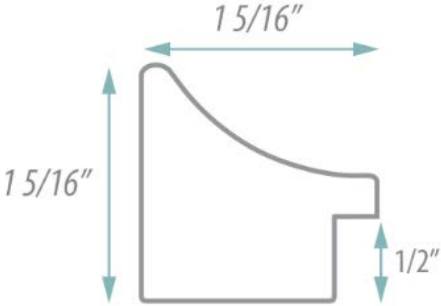

SPECIFICATION SHEET

FRAMED MIRROR MODEL#:
FM 84133-21X36

FRAMED MIRRORS COLLECTION

- FEATURES:**
- ONE 21X36" HIGH RESOLUTION SILVER PLATE GLASS MIRROR SIZE W/ DECORATIVE FRAME.
 - "WALL HUGGER" HANGERS FOR MOUNTING INCLUDED.
 - STANDARD MOUNTING STYLE IS VERTICAL. FOR HORIZONTAL, PLEASE SPECIFY WHEN ORDERING.
 - PACKED IN FOUR WALL (FOLDED DOUBLE WALL) CORRUGATION.
 - STYLE: TRANSITIONAL
 - COLOR: SILVER/PEWTER
 - FINISH: METALLIC GREY

- MIRROR FINISHES:**
- FLAT POLISHED EDGE
 - BEVELED EDGE

OVERALL SIZE DIMENSION: 23 5/8" WIDE X 38 5/8" HIGH X 1" DEEP